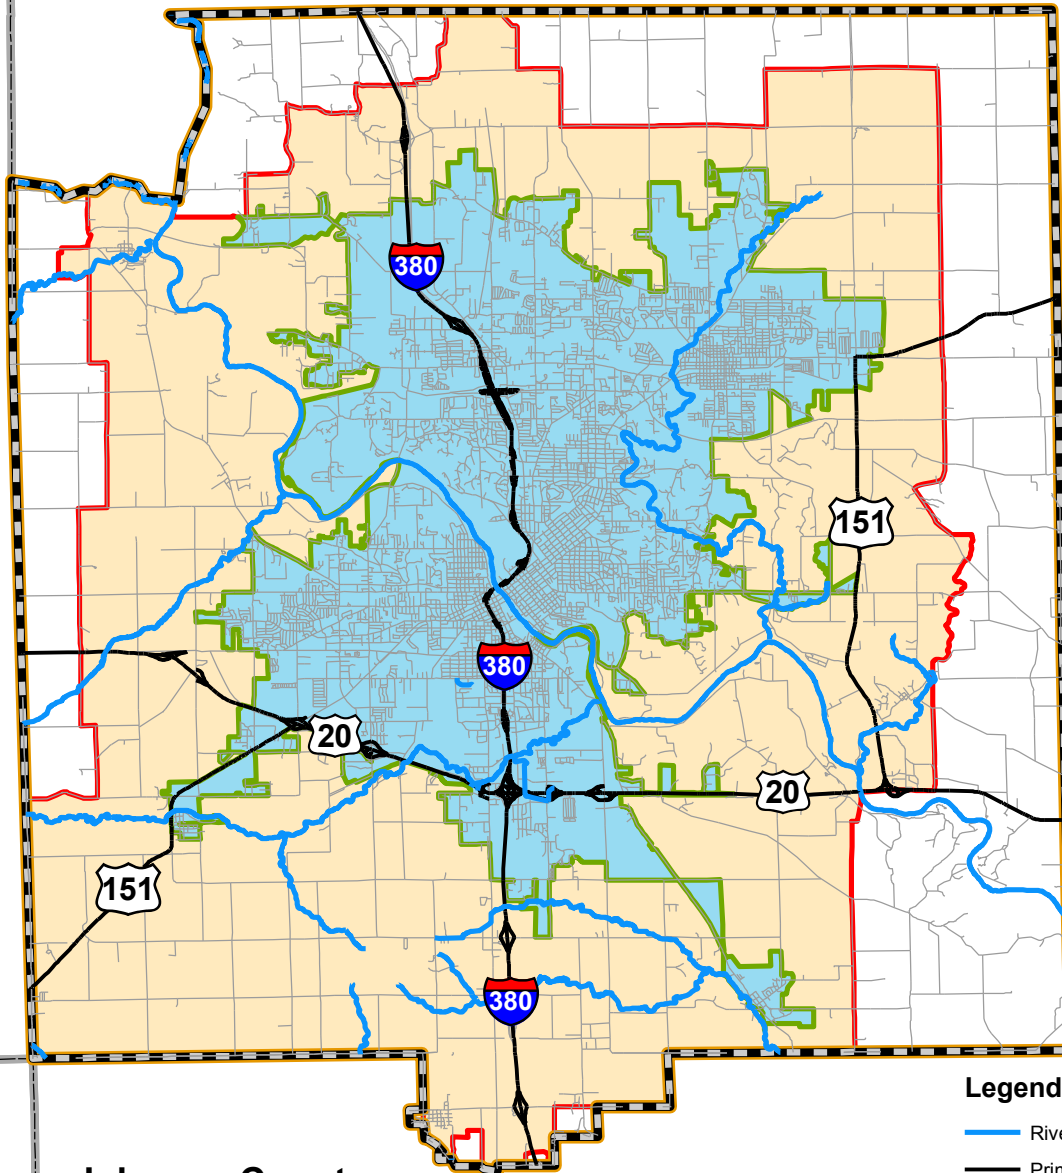

Cedar Rapids MPO (Corridor)

Benton County

Jones County

Linn County

Cedar County

Iowa County

Johnson County

Legend

- Rivers
- Primary Roads
- Local Roads
- Current Cedar Rapids MPO Boundary
- Previous MPO Boundary
- 2010 Cedar Rapids Urbanized Area
- 2013 FHWA Urban Area Boundary (UAB)
- County Boundary